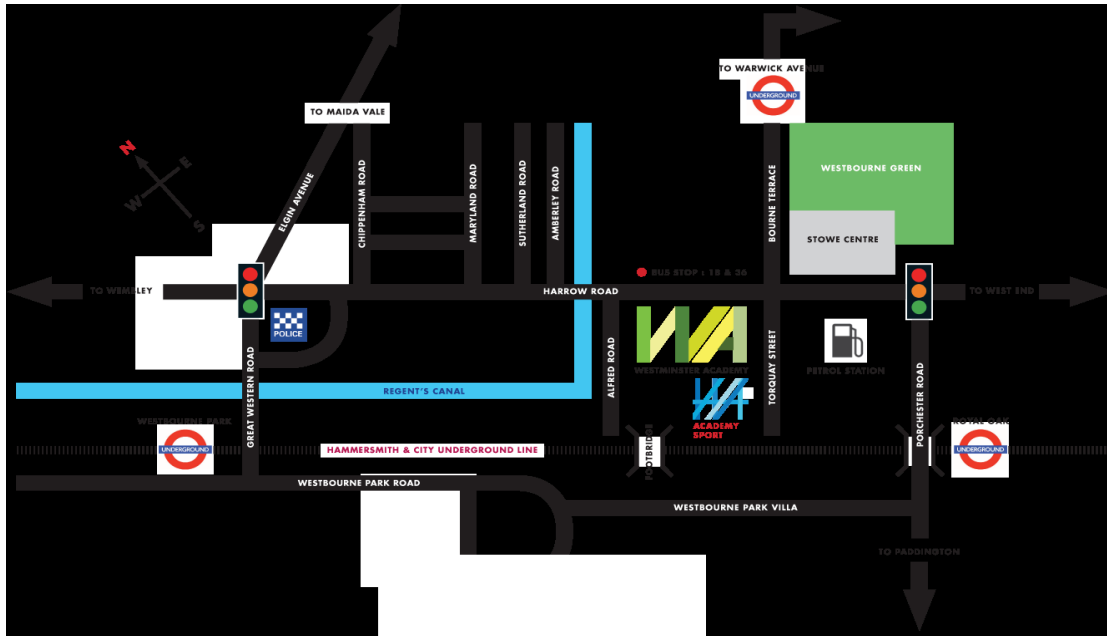

By Road

Westminster Academy is located next to the Paddington exit of the A40 Westway (see map opposite). Underground car parking is available, but please contact us 24 hrs prior to your arrival to be assured of a car parking space.

Please see detailed map below.

Please attend wearing your full PTSA training dress code. Also members to contribute £3 subs towards the costs for hiring pitch facilities and paying for the CoE Coaches.

If you require any further information, please contact your child's Head Coach direct on their mobiles or can speak with me either by calling 07506 245 769 or emailing me ransah@protouchsocceracademy.com if you have any confidential points you wish to address.

Thank you in advance and look forward to seeing you all very soon.

Yours in football,

Ray Ansa
CoE Development Manager